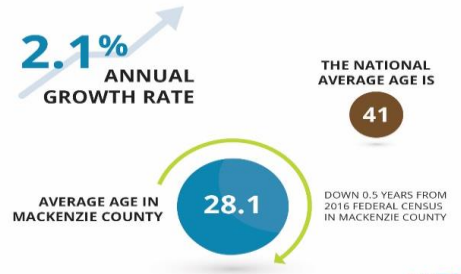

Mackenzie County

2018 Municipal Census

Mackenzie County

Mackenzie County

MACKENZIE COUNTY MUNICIPAL CENSUS 2018

HOUSES & HOUSEHOLDS

THE POPULATION OF MACKENZIE COUNTY IS YOUNG AND GROWING

SCHOOL & WORK

WHERE WE WORK

* In relation to the 2018 Mackenzie County Municipal census and the 2016 Federal Census

2018 Municipal Census

Mackenzie County

Hamlet of La Crete 3642 Residents

Ward 3

Ward 4

2018 Municipal Census