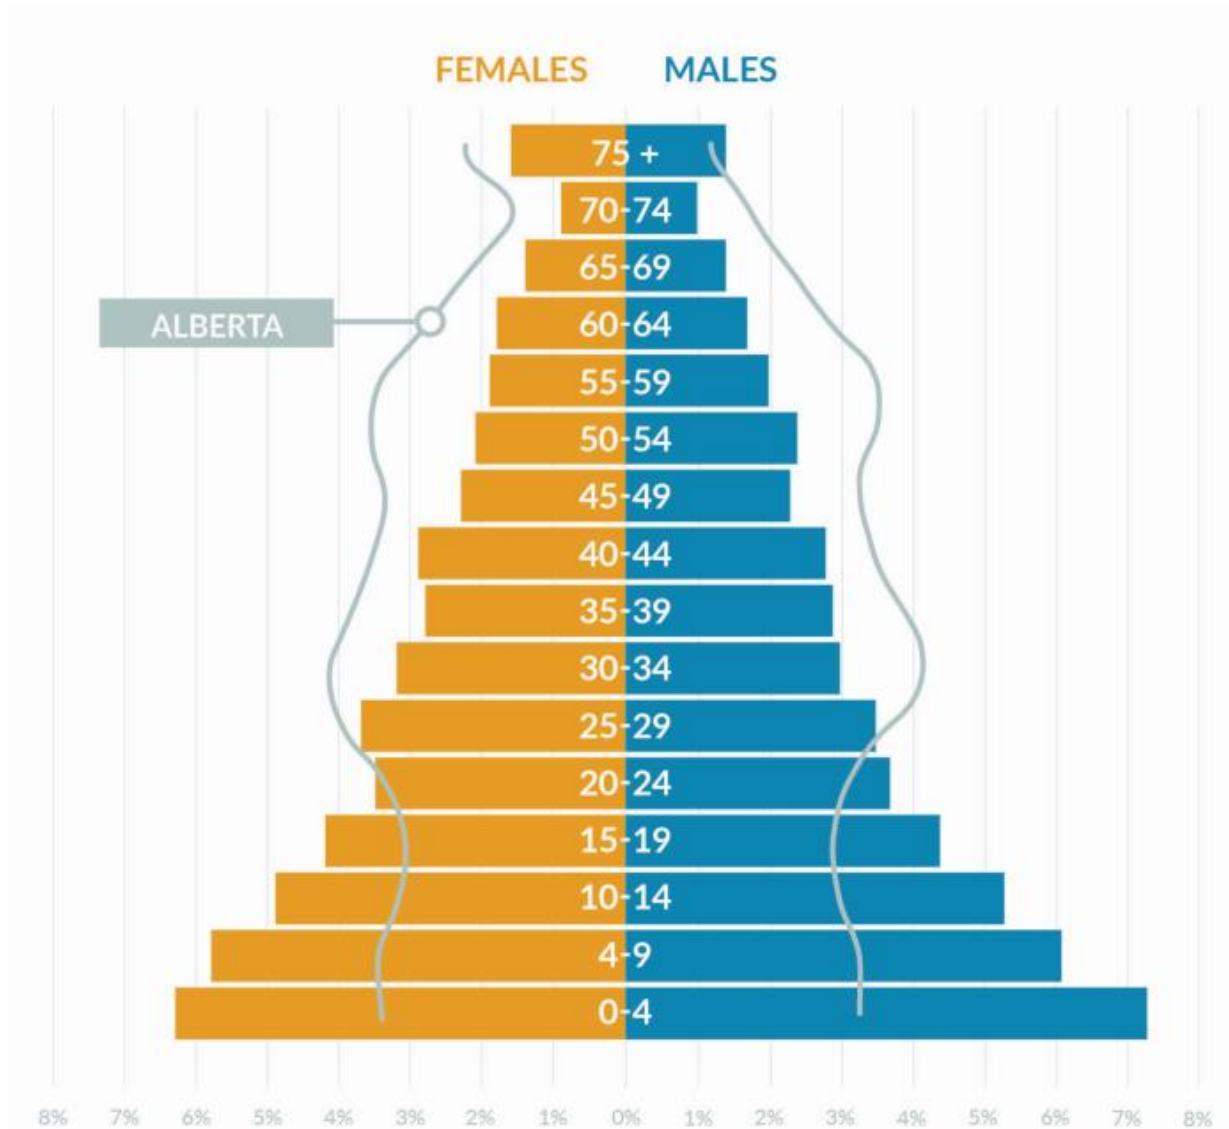

Mackenzie County

2018 Municipal Census

Mackenzie County

Mackenzie County

MACKENZIE COUNTY MUNICIPAL CENSUS 2018

HOUSES & HOUSEHOLDS

THE POPULATION OF MACKENZIE COUNTY IS YOUNG AND GROWING

SCHOOL & WORK

WHERE WE WORK

* In relation to the 2018 Mackenzie County Municipal census and the 2016 Federal Census

2018 Municipal Census

Mackenzie County

Hamlet of La Crete 3642 Residents

Ward 3

Ward 4

2018 Municipal Census