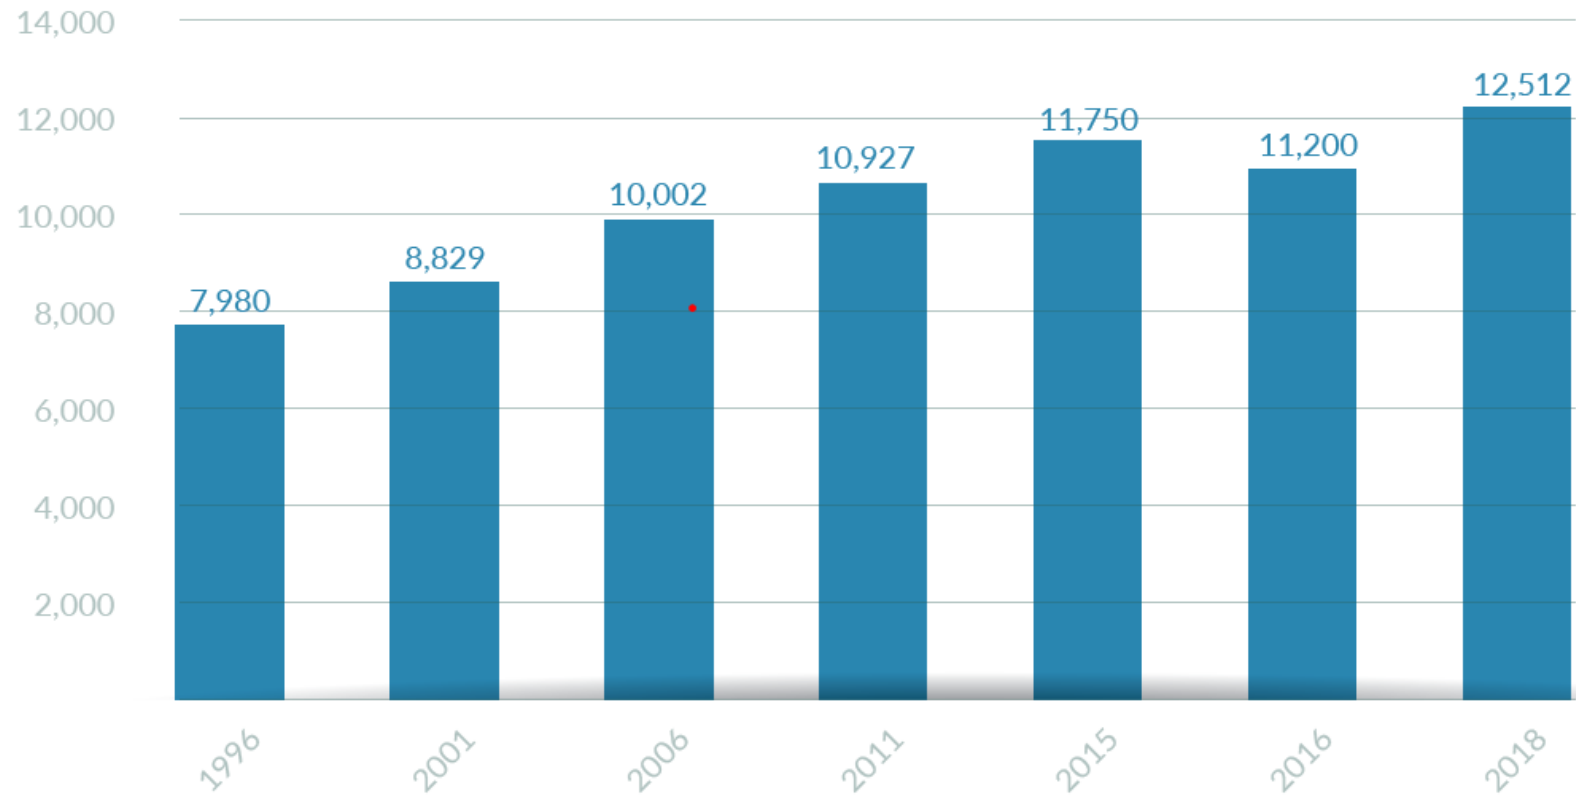

Mackenzie County

2018 Municipal Census

Mackenzie County

Mackenzie County

MACKENZIE COUNTY MUNICIPAL CENSUS 2018

HOUSES & HOUSEHOLDS

THE POPULATION OF MACKENZIE COUNTY IS YOUNG AND GROWING

SCHOOL & WORK

WHERE WE WORK

* In relation to the 2018 Mackenzie County Municipal census and the 2016 Federal Census

2018 Municipal Census

Mackenzie County

Hamlet of La Crete 3642 Residents

Ward 3

Ward 4

2018 Municipal Census

Alberta 2.6 / Canada 2.4

2018 Municipal Census

La Crete Retail Analysis

- *Grocery & Specialty Foods* 66,850 sf
- *Home Improvement & Gardening* 65,600 sf
- *Specialty Retail* 46,900 sf
- *Clothing & Apparel* 16,400 sf
- *Pharmacy* 14,900 sf
- *Home Furnishings & Accessories* 14,800 sf

La Crete Retail Analysis