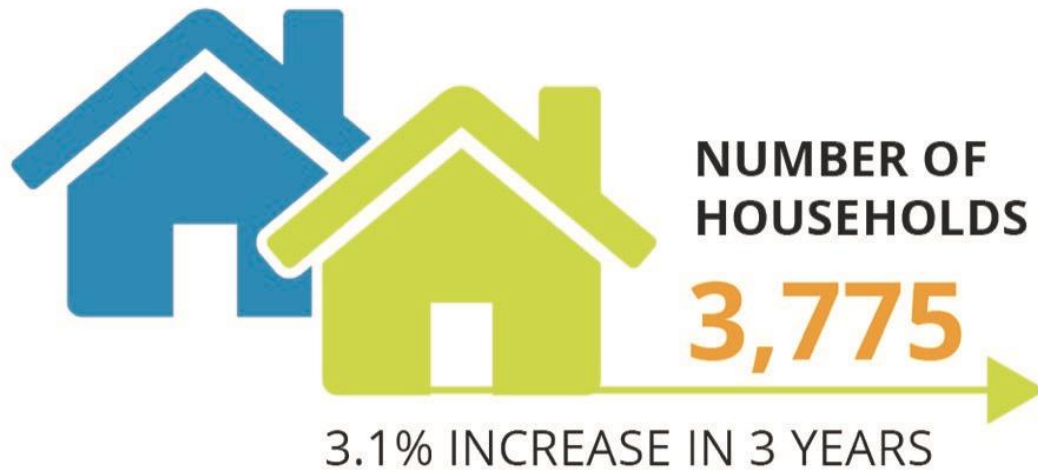

2018 Municipal Census